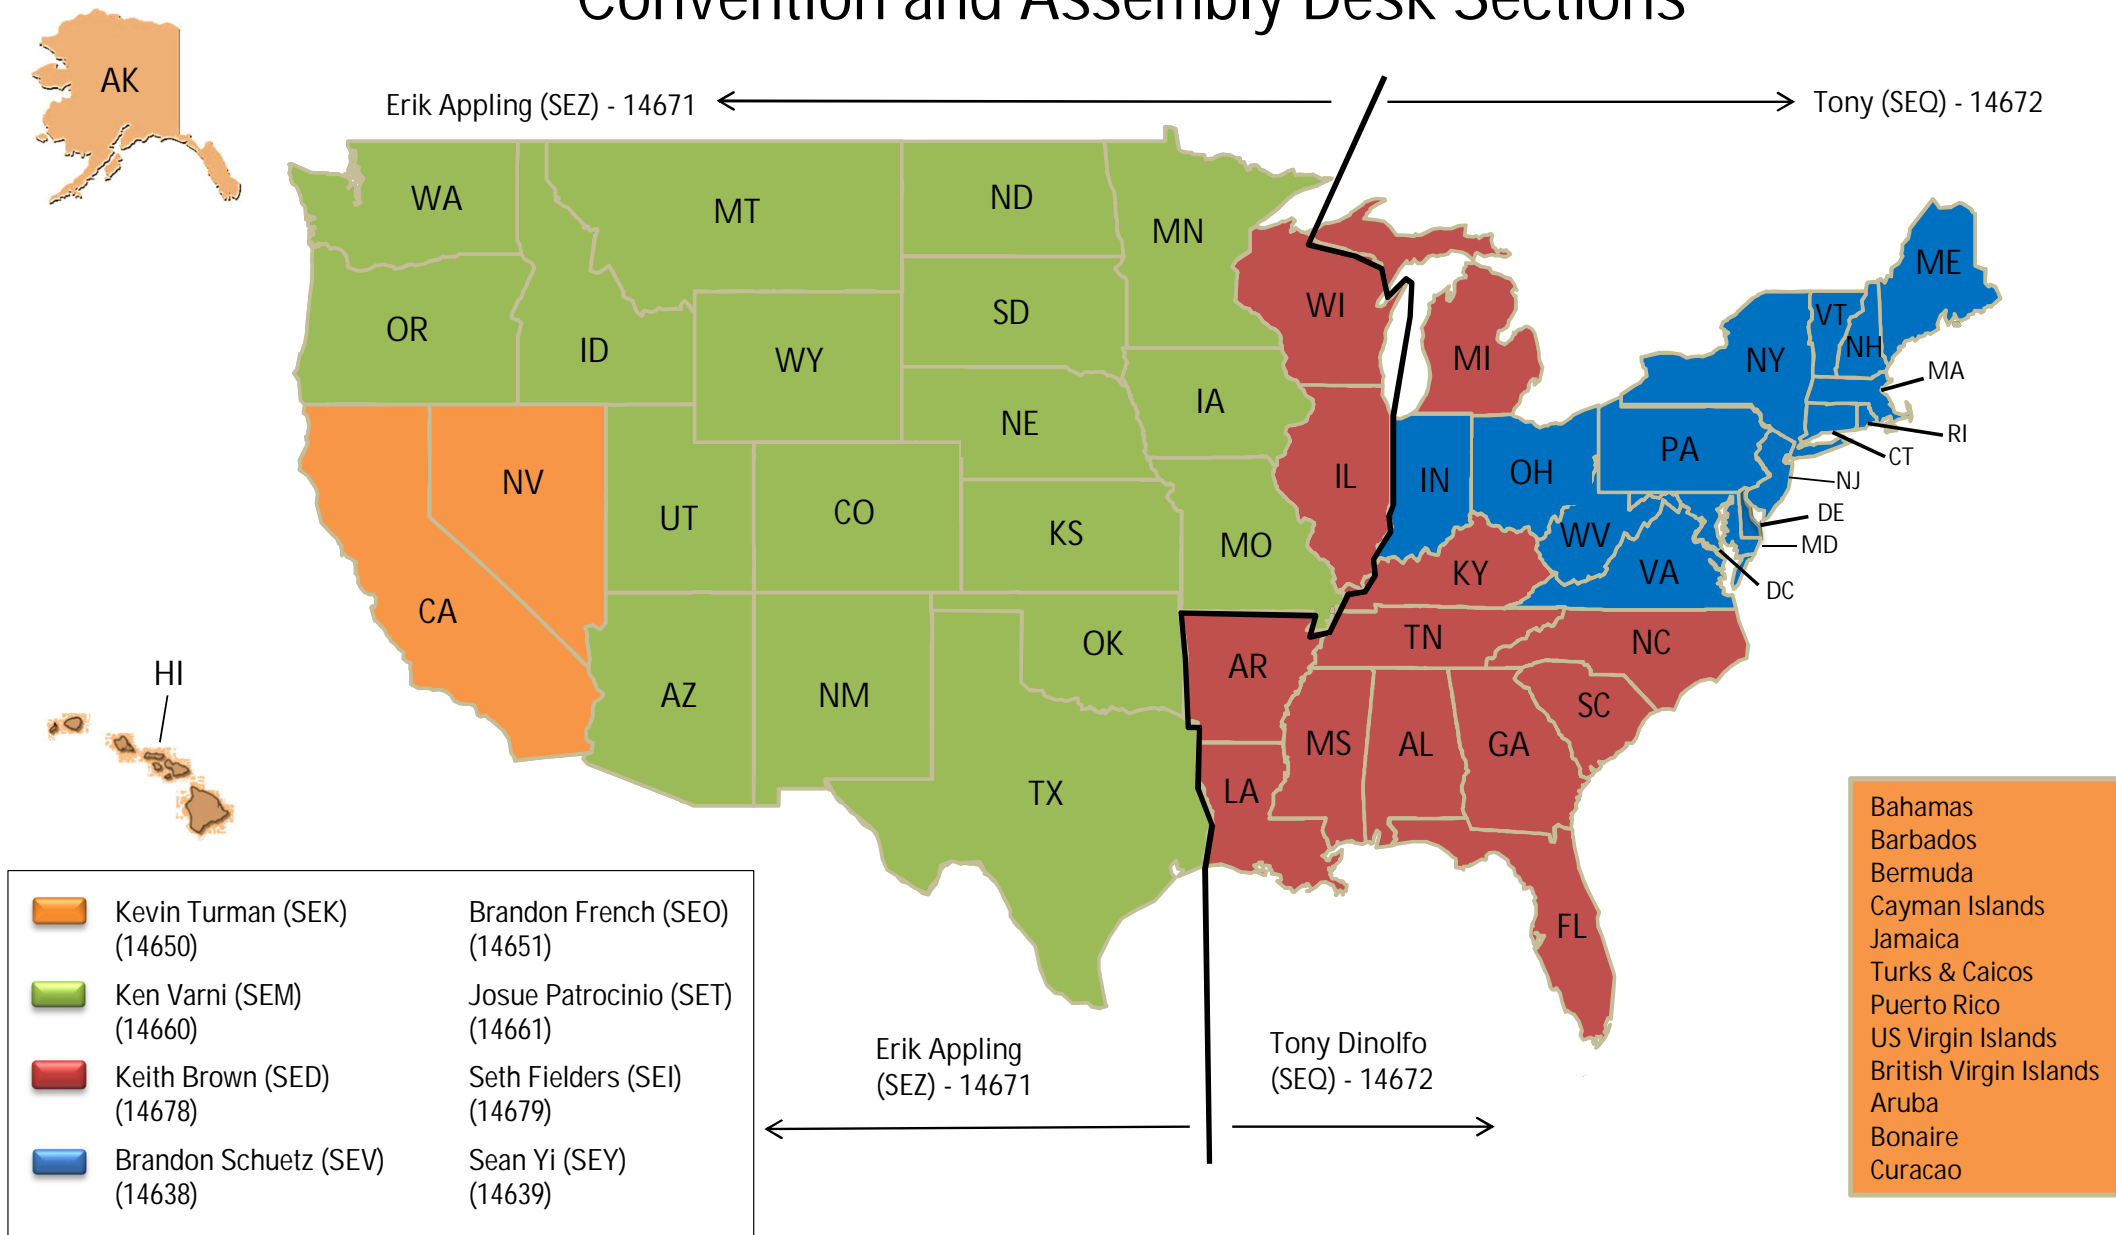

Convention and Assembly Desk Sections